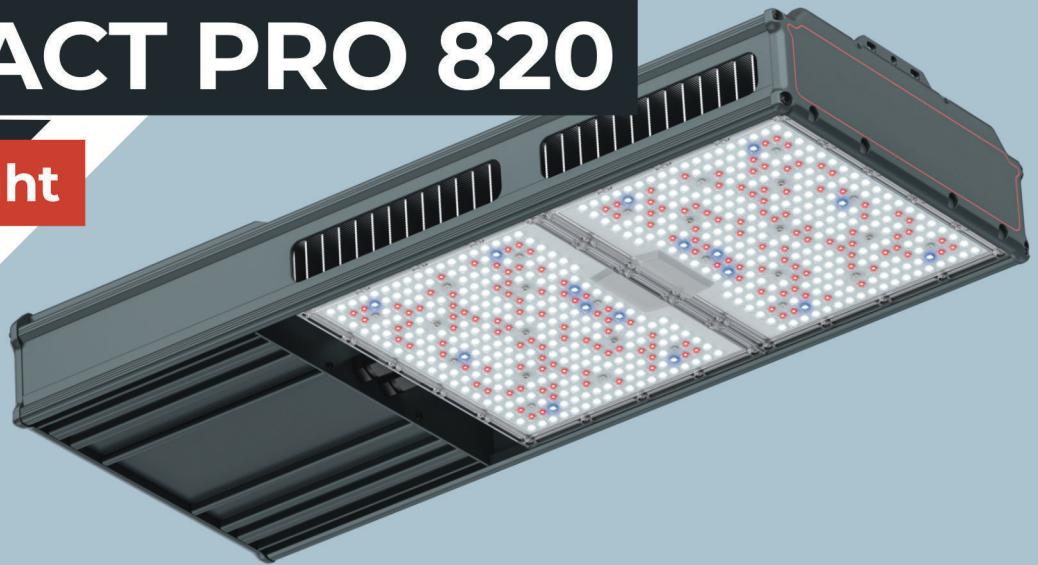

COMPACT PRO 820

LED grow light

Why NOKOTECH?

Not only are all our products made of high-quality materials using industry-leading technologies, but they are designed to be easy to transport, install, and use. We think it all.

Why choose COMPACT PRO 820?

- Most advanced HPS 1:1 replacement
- Designed to fit straight into HPS layouts
- Impressive light output intensity
- LED optics with 120° beam angle create a nearly same light pattern as HPS fixtures

Specifications

The BEST value for MONEY

MAX POWER - 820W

This model stands out for its super small size compared to the power it delivers.

PPE - 2.5 $\mu\text{mol}/\text{J}$

With a great efficacy level and lower heat emission than HPS, it saves much on electricity costs and delivers better yields.

PPF - 2000 $\mu\text{mol}/\text{s}$

Impressive PPF output gives more light so it is the top choice for any scale indoor growers.

High Quality LEDs

This fixture uses high quality very efficient Seoul (white), San'an (blue), and Osram (red) diodes with Top level Inventronics drivers.