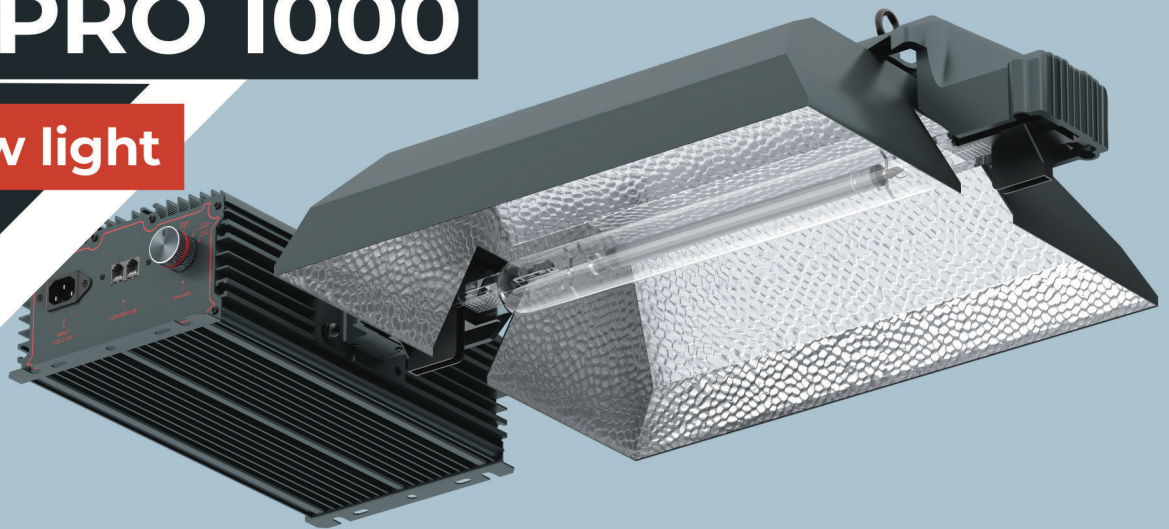

HPS PRO 1000

HPS grow light

Why NOKOTECH?

Not only are all our products made of high-quality materials using industry-leading technologies, but they are designed to be easy to transport, install, and use. We think it all.

Why choose HPS PRO 1000?

- Reflector made from high-quality aluminum
- Bracket high-quality die-casting aluminum
- Ultra-high frequency electronic ballast
- Super Boost function to 1200W

Specifications

The BEST value for MONEY

MAX POWER - 1200W

This model stands out for its super small size compared to the power it delivers.

DIMMING FUNCTION

Different levels of dimming through the 0-10V controller or knob.

PPF - 2100 $\mu\text{mol/s}$

Impressive PPF output gives more light so it is popular choice for any scale indoor growers.

DOUBLE-ENDED HPS

Double-ended lamp technology results in better efficiency - more light for the same power.

CONTACT US