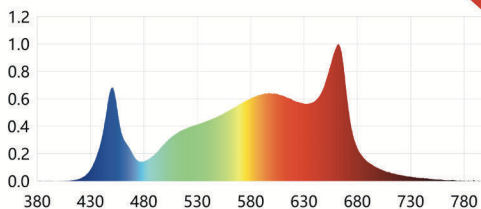

SIMPLEX 680

LED grow light

Full spectrum

Why choose SIMPLEX 680?

- LED light fixture compatible with 600W HPS electronic ballasts
- Easy installation - just connect the ballast and it's ready
- Very high PPF and efficacy levels: 1836 $\mu\text{mol/s}$ and 2.7 $\mu\text{mol/j}$
- Daisy-chainable function using RJ cables and PWM controller

Specifications

The BEST value for MONEY

MAX POWER - 680W

With our DIGITAL PRO 600 hps ballast Super Lumen dimming level, you can boost the light to 680W of power.

PPE - 2.7 $\mu\text{mol/j}$

With a 2.7 $\mu\text{mol/j}$ efficacy, it is the top choice fixture for saving much on electricity costs.