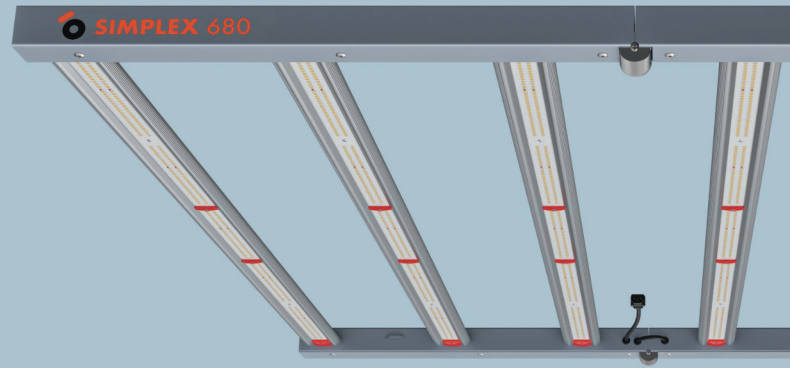

SIMPLEX 680

LED grow light

Full spectrum

Why choose SIMPLEX 680?

- LED light fixture compatible with 600W HPS electronic ballasts
- Easy installation - just connect the ballast and it's ready
- Very high PPF and efficacy levels: 1836 $\mu\text{mol/s}$ and 2.7 $\mu\text{mol/j}$
- Daisy-chainable function using RJ cables and PWM controller

Specifications

The BEST value for MONEY

MAX POWER - 680W

With our DIGITAL PRO 600 hps ballast Super Lumen dimming level, you can boost the light to 680W of power.

PPE - 2.7 $\mu\text{mol/j}$

With a 2.7 $\mu\text{mol/j}$ efficacy, it is the top choice fixture for saving much on electricity costs.

PPF - 1836 $\mu\text{mol/s}$

Impressive PPF output gives more light so it is the top choice for any scale indoor growers.

REMOTE CONTROL

Using RJ cables and PWM controller you can connect up to 80 fixtures on one chain.