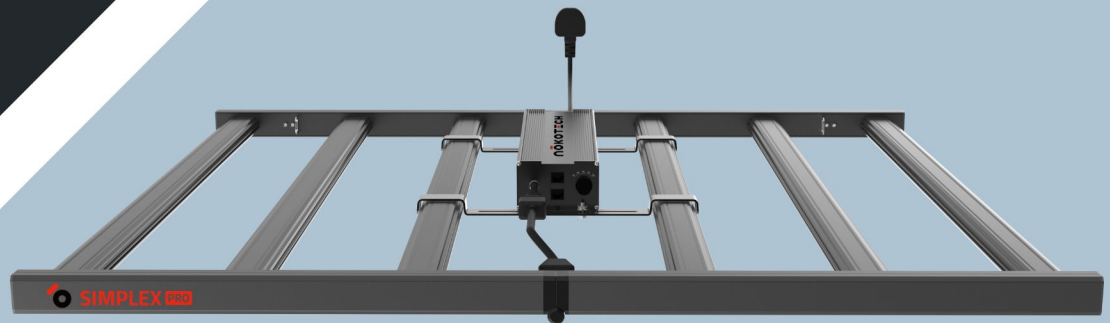

# Simplex PRO

680W LED grow light

**nōKOTECH**

**NEXT GENERATION**

SIZE: 1120 x 1076 mm

## Tailored full-spectrum

**SIMPLEX PRO** fixture uses high-quality **San'an** and **Osram** LEDs to create a tailored full-spectrum light for photosynthesis in all growth stages.

## Why choose **SIMPLEX PRO**?

- ✓ **Dual-purpose:** works with **HPS ballast** and **LED driver**
- ✓ **Ultra-light:** only **7KG** with **NOKOTECH** LED driver
- ✓ **Easy to assemble** and hang using 4 hanging points