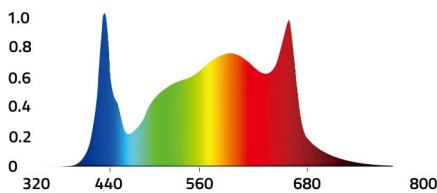

Tailored full-spectrum

SIMPLEX PRO fixture uses high-quality **San'an** and **Osram** LEDs to create a tailored full-spectrum light for photosynthesis in all growth stages.

Why choose **SIMPLEX PRO**?

- ✓ **Dual-purpose:** works with **HPS ballast** and **LED driver**
- ✓ **Ultra-light:** only **7KG** with **NOKOTECH** LED driver
- ✓ **Easy to assemble** and hang using 4 hanging points

The BEST value for MONEY

Specifications

MAX POWER - 680W

Operates with a 680W LED driver from **NOKOTECH** or most third-party 600-680W HPS ballasts.

PPE - 2.8 $\mu\text{mol}/\text{J}$

With 2.8 $\mu\text{mol}/\text{J}$ efficacy, this fixture is ideal for reducing electricity costs and achieving top results.

PPF - 1896 $\mu\text{mol}/\text{s}$

Powerful PPF output provides sufficient PAR light, making it ideal for indoor growers of any scale.

REMOTE CONTROL

Using RJ cables (included) and any 0-10V controller, up to 50 fixtures can be connected in one chain.

Scan the QR code for
NOKOTECH online catalog