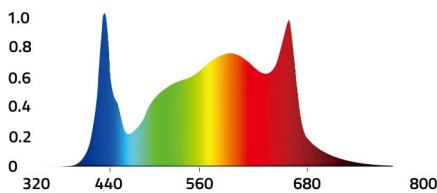

Simplex MAXI-FIT

240W LED grow light

nōKOTECH

NEXT GENERATION

SIZE: 500 x 500 mm

Tailored full-spectrum

SIMPLEX MAXI-FIT fixture uses high-quality **San'an** and **Osram** LEDs to create a tailored full-spectrum light for photosynthesis in all growth stages.

Why choose **SIMPLEX MAXI-FIT**?

- ✓ **High efficacy:** outstanding results for small spaces
- ✓ **Ultra-light:** only **1.7KG** with NÖKOTECH LED driver
- ✓ **Small size:** 500 x 500 mm, fits everywhere

With 2.8 $\mu\text{mol}/\text{J}$ efficacy, this fixture is ideal for reducing electricity costs and achieving top results.

PPF - 668 $\mu\text{mol}/\text{s}$

This compact size light provides enough PAR light for small-scale indoor growers, maximizing efficiency and yield.