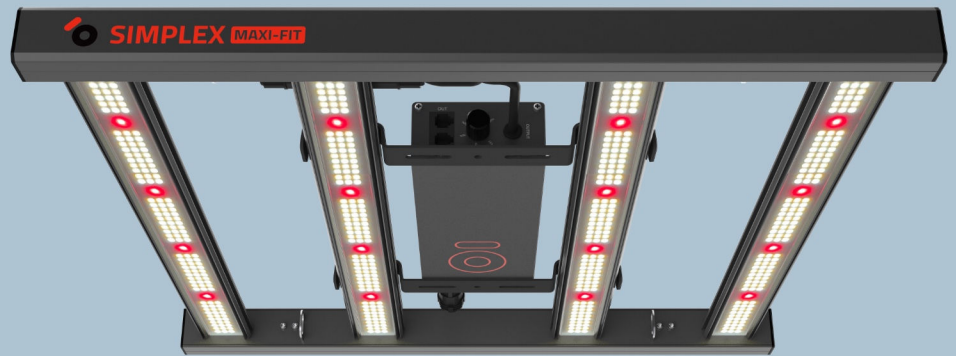

Simplex MAXI-FIT

240W LED grow light

nōKOTECH

NEXT GENERATION

SIZE: 500 x 500 mm

Tailored full-spectrum

SIMPLEX MAXI-FIT fixture uses high-quality **San'an** and **Osram** LEDs to create a tailored full-spectrum light for photosynthesis in all growth stages.

Why choose **SIMPLEX MAXI-FIT**?

- ✓ **High efficacy:** outstanding results for small spaces
- ✓ **Ultra-light:** only **1.7KG** with NÖKOTECH LED driver
- ✓ **Small size:** 500 x 500 mm, fits everywhere

The BEST value for MONEY

Specifications

MAX POWER - 240W

With 240W of power, this compact light delivers efficient performance for small-scale indoor growing operations.

PPE - 2.8 $\mu\text{mol}/\text{J}$

With 2.8 $\mu\text{mol}/\text{J}$ efficacy, this fixture is ideal for reducing electricity costs and achieving top results.

PPF - 668 $\mu\text{mol}/\text{s}$

This compact size light provides enough PAR light for small-scale indoor growers, maximizing efficiency and yield.