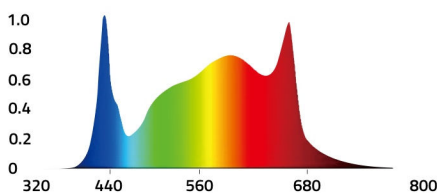

Simplex PRO-FIT

680W LED grow light

NÖKOTECH

NEXT GENERATION

SIZE: 950 x 950 mm

Tailored full-spectrum

SIMPLEX PRO-FIT fixture uses high-quality **San'an** and **Osram** LEDs to create a tailored full-spectrum light for photosynthesis in all growth stages.

Why choose SIMPLEX PRO-FIT?

- ✓ **Dual-purpose:** works with **HPS ballast** and **LED driver**
- ✓ **Ultra-light:** only **6.5KG** with NÖKOTECH LED driver
- ✓ **Compact size:** 950 x 950 mm, fits where others don't