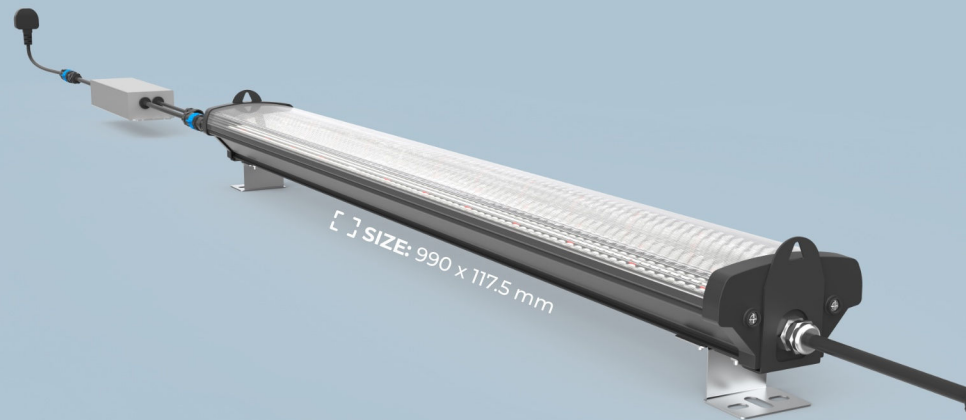

UNDERCOVER 150

2 x 150W LED grow lights

nōKOTECH

UNDER-CANOPY LED

Tailored full-spectrum

UNDERCOVER 150 fixture uses high-quality **San'an** and **Osram** LEDs to create a tailored full-spectrum light with added Far red.

Why choose UNDERCOVER 150?

- ✓ **Optimal coverage:** comes with two lights per box
- ✓ **Superior results:** tailored full-spectrum with far red
- ✓ **Easy integration:** supports all 0-10V controllers

The BEST value for MONEY

Specifications

MAX POWER - 300W

Two 150W lights with one LED driver provide optimal 100x100 cm coverage for higher yield quality and quantity.

PPE - 2.8 $\mu\text{mol}/\text{J}$

With high efficacy, this fixture ensures top-level results are delivered efficiently, significantly reducing electricity costs.

PPF - 836 $\mu\text{mol}/\text{s}$

This under-canopy light provides enough PAR with extra far red light for significantly improving yields.

REMOTE CONTROL

For more convenient growing operation management, it has a feature of being daisy-chained to a 0-10V controller.