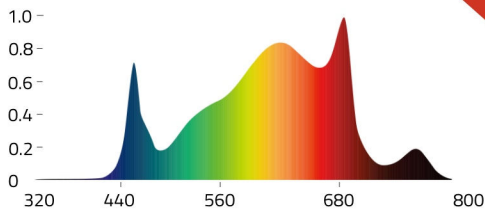

UNDERCOVER 150

2 x 150W LED grow lights

nōKOTECH

UNDER-CANOPY LED

Tailored full-spectrum

UNDERCOVER 150 fixture uses high-quality **San'an** and **Osram** LEDs to create a tailored full-spectrum light with added Far red.

The BEST value for MONEY

Specifications

MAX POWER - 300W

Two 150W lights with one LED driver provide optimal 100x100 cm coverage for higher yield quality and quantity.

PPE - 2.8 $\mu\text{mol}/\text{J}$

With high efficacy, this fixture ensures top-level results are delivered efficiently, significantly reducing electricity costs.