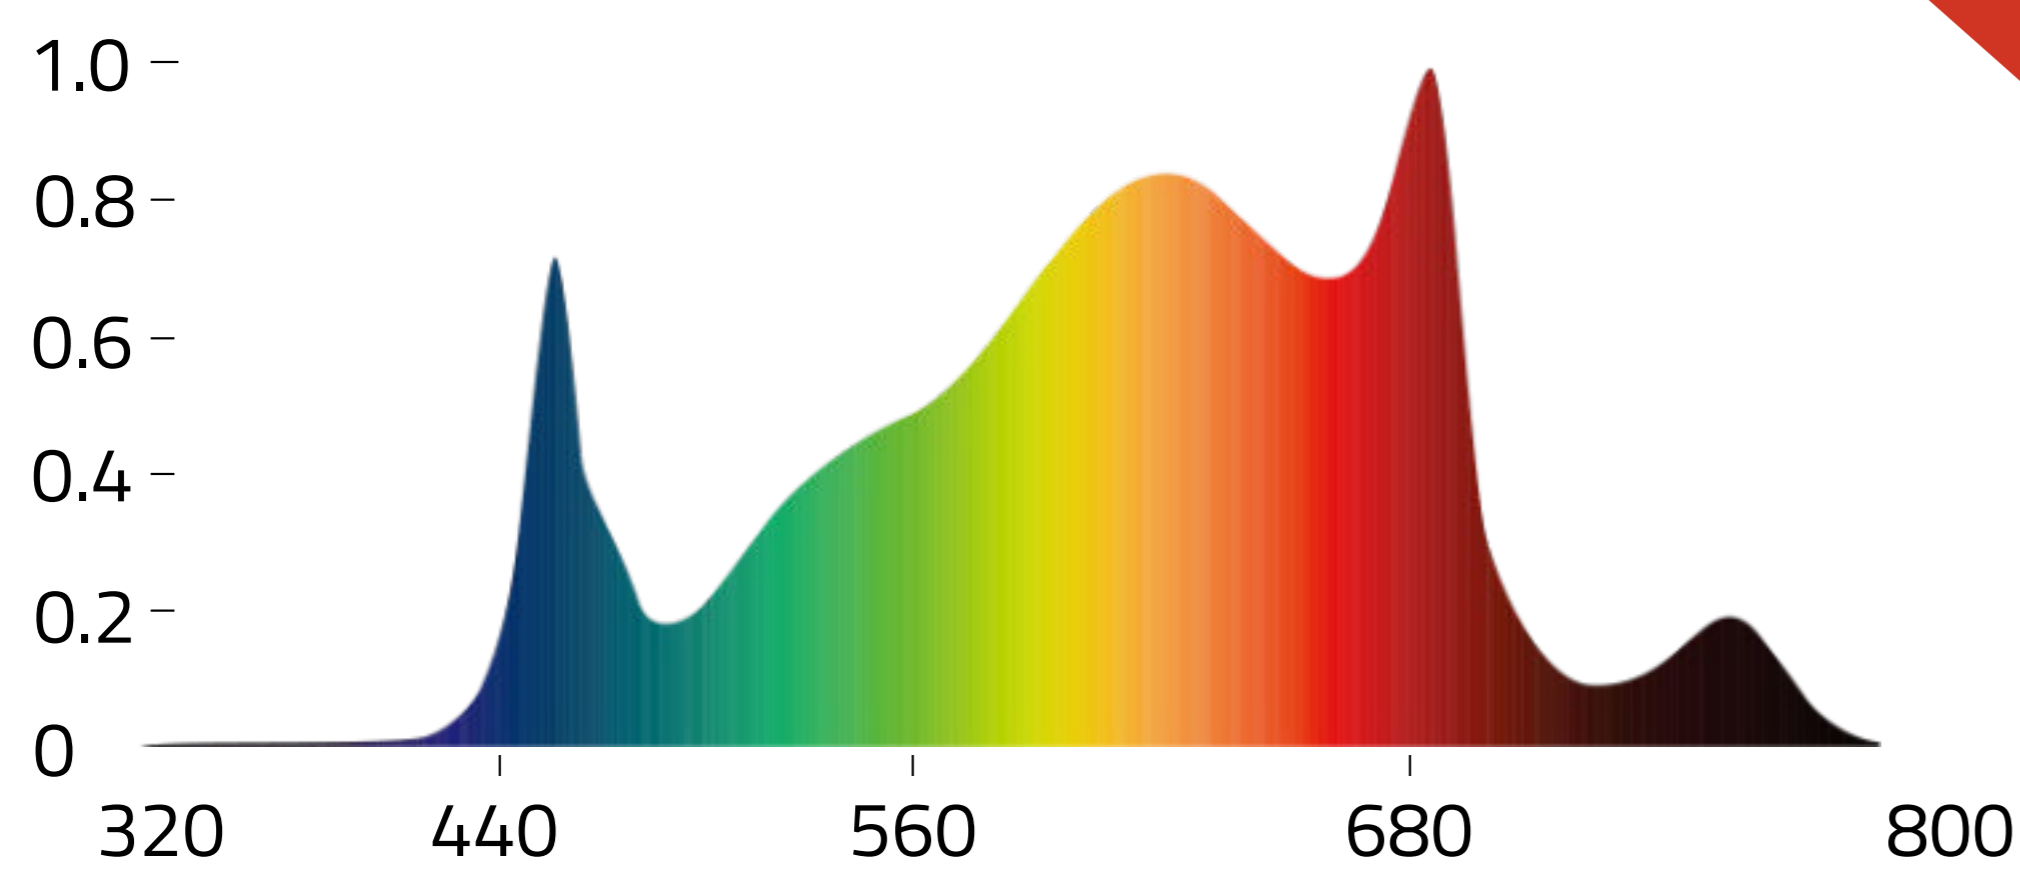

UNDERCOVER 150

2 x 150W LED grow lights

nōKOTECH

UNDER-CANOPY LED

Tailored full-spectrum

UNDERCOVER 150 fixture uses high-quality **San'an** and **Osram** LEDs to create a tailored full-spectrum light with added Far red.

The BEST value for MONEY

Specifications

MAX POWER - 300W

Two 150W lights with one LED driver provide optimal 100x100 cm coverage for higher yield quality and quantity.

PPE - 3.0 $\mu\text{mol}/\text{J}$

With high efficacy, this fixture ensures top-level results are delivered efficiently, significantly reducing electricity costs.